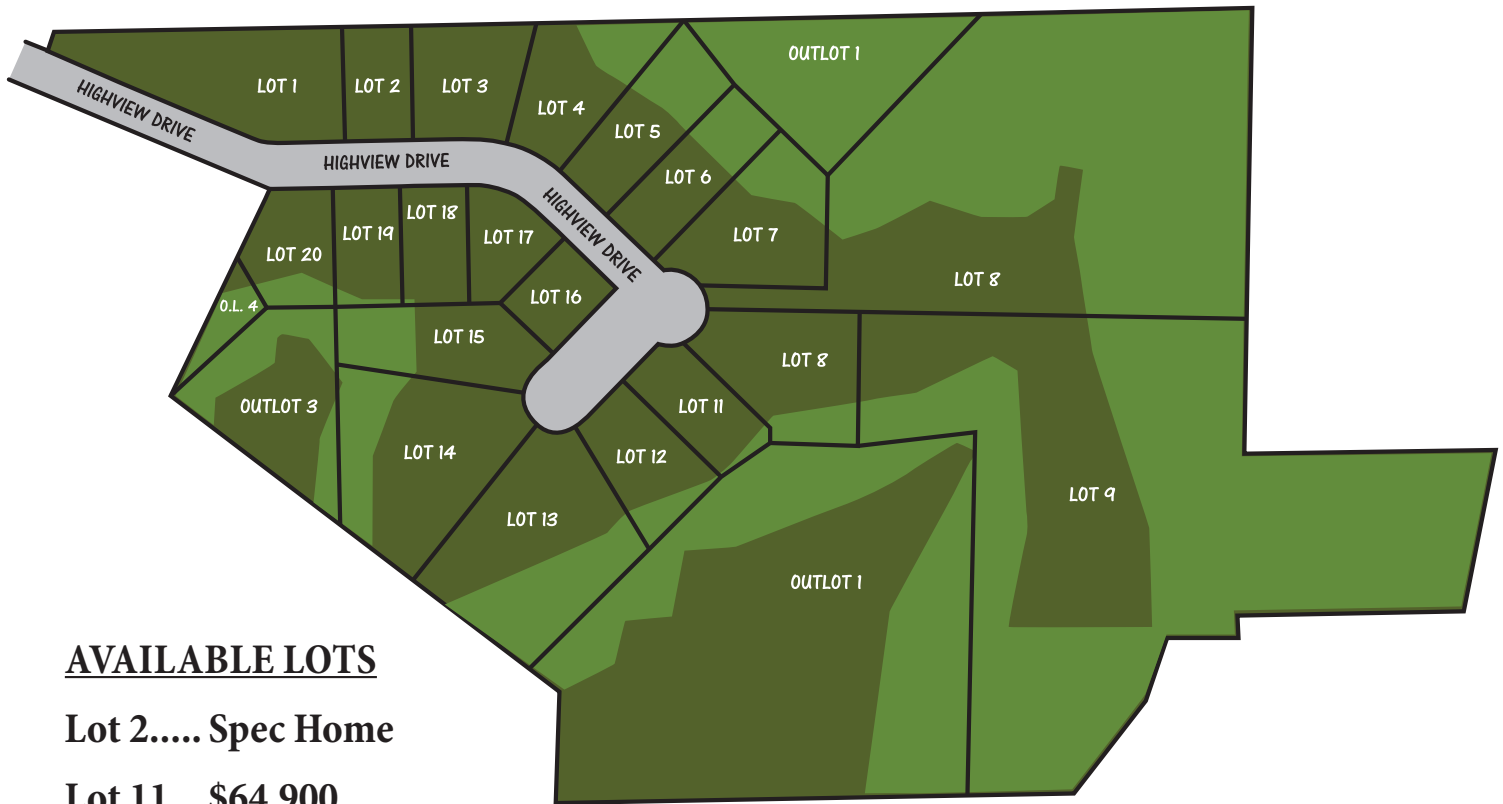

The Estates At Highview

Eau Claire, WI

AVAILABLE LOTS

Lot 2..... Spec Home

Lot 11... \$64,900

Lot 16... \$49,900

Lot 17... \$59,900

Lot 20... \$59,900